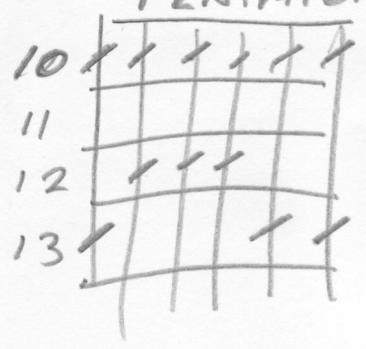

SCALES TO PLAY WITH

LAYLA

FOR MAIN RIFF & CHORUS - IN D MINOR

D MINOR PENTATONIC

OR

EXTENDED FORM

FOR VERSE - IN E

EXTENDED

E MAJOR PENTATONIC

ROOT 6

E MAJOR PENTATONIC

ROOT 5

E MAJOR PENTATONIC