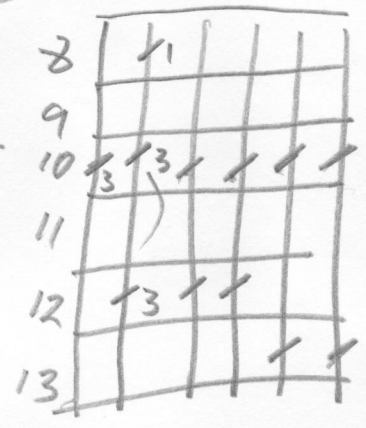

SCALES TO PLAY WITH

LAYLA

FOR MAIN RIFF & CHORUS - IN D MINOR

D MINOR PENTATONIC

OR

EXTENDED FORM

FOR VERSE - IN E

EXTENDED

ROOT 6

E MAJOR PENTATONIC

ROOT 5

E MAJOR PENTATONIC

E MAJOR PENTATONIC