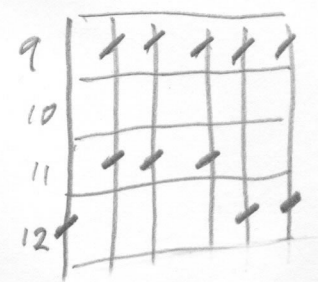

SCALES TO PLAY WITH

LAYLA

FOR MAIN RIFF & CHORUS - IN D MINOR

D MINOR PENTATONIC

OR

EXTENDED FORM

FOR VERSE - IN E

EXTENDED

E MAJOR PENTATONIC

ROOT 6

E MAJOR PENTATONIC

ROOT 5

E MAJOR PENTATONIC