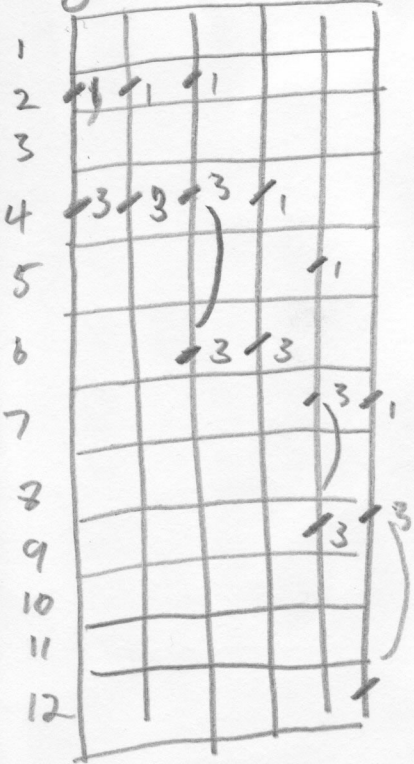

SCALES TO PLAY WITH

LAYLA

FOR MAIN RIFF & CHORUS - IN D MINOR

D MINOR PENTATONIC

OR

EXTENDED FORM

FOR VERSE - IN E

EXTENDED

E MAJOR PENTATONIC

ROOT 6

E MAJOR PENTATONIC

ROOT 5

E MAJOR PENTATONIC