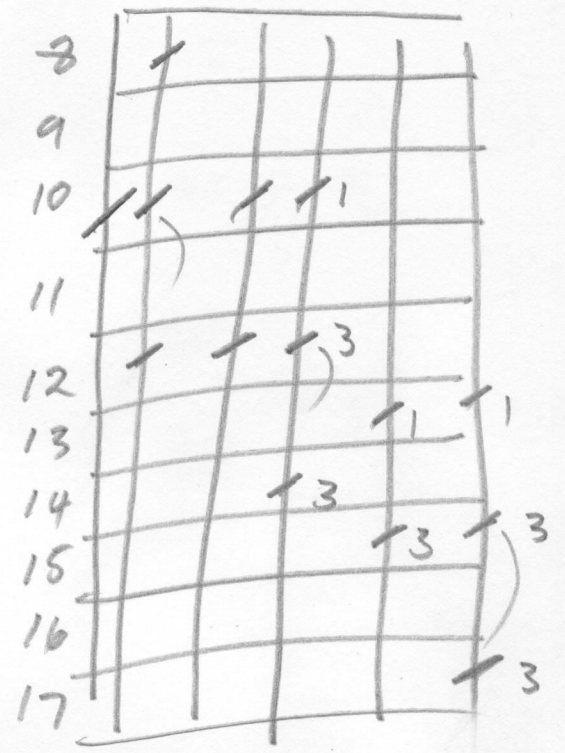

SCALES TO PLAY WITH

LAYLA

FOR MAIN RIFF & CHORUS - IN D MINOR

D MINOR PENTATONIC

OR

EXTENDED FORM

FOR VERSE - IN E

EXTENDED

ROOT 6

E MAJOR PENTATONIC

ROOT 5

E MAJOR PENTATONIC

E MAJOR PENTATONIC