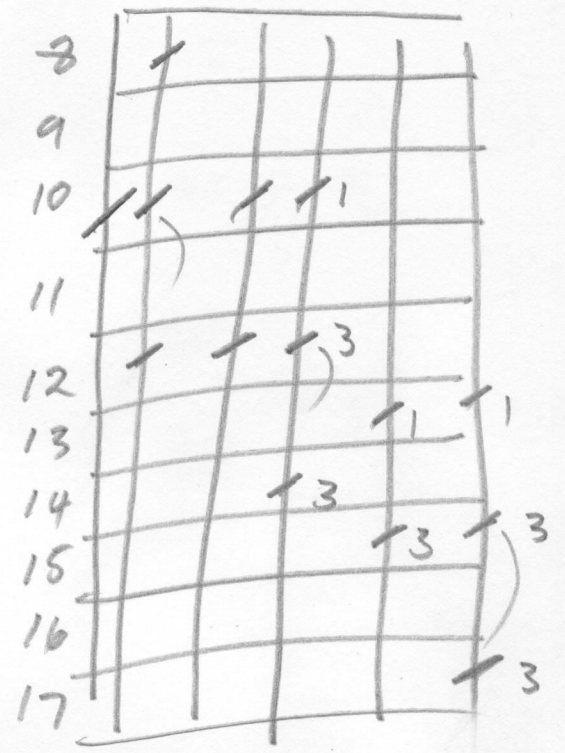

SCALES TO PLAY WITH

LAYLA

FOR MAIN RIFF & CHORUS - IN D MINOR

D MINOR PENTATONIC

OR

EXTENDED FORM

FOR VERSE - IN E

EXTENDED

E MAJOR PENTATONIC

ROOT 6

E MAJOR PENTATONIC

ROOT 5

E MAJOR PENTATONIC