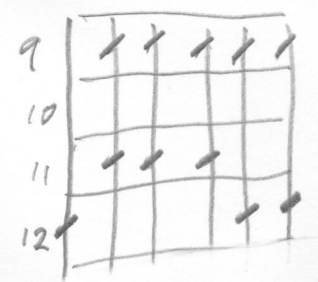

SCALES TO PLAY WITH

LAYLA

FOR MAIN RIFF & CHORUS - IN D MINOR

D MINOR PENTATONIC

OR

EXTENDED FORM

FOR VERSE - IN E

EXTENDED

ROOT 6

E MAJOR PENTATONIC

ROOT 5

E MAJOR PENTATONIC

E MAJOR PENTATONIC