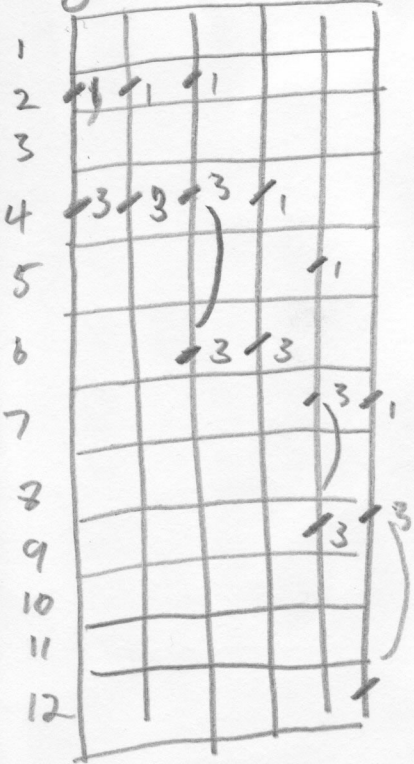

SCALES TO PLAY WITH

LAYLA

FOR MAIN RIFF & CHORUS - IN D MINOR

D MINOR PENTATONIC

OR

EXTENDED FORM

FOR VERSE - IN E

EXTENDED

ROOT 6

E MAJOR PENTATONIC

ROOT 5

E MAJOR PENTATONIC

E MAJOR PENTATONIC