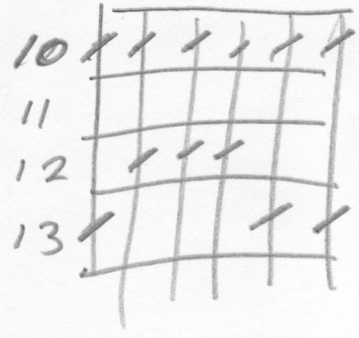

SCALES TO PLAY WITH

LAYLA

FOR MAIN RIFF & CHORUS - IN D MINOR

D MINOR PENTATONIC

OR

EXTENDED FORM

FOR VERSE - IN E

EXTENDED

ROOT 6

E MAJOR PENTATONIC

ROOT 5

E MAJOR PENTATONIC

E MAJOR PENTATONIC