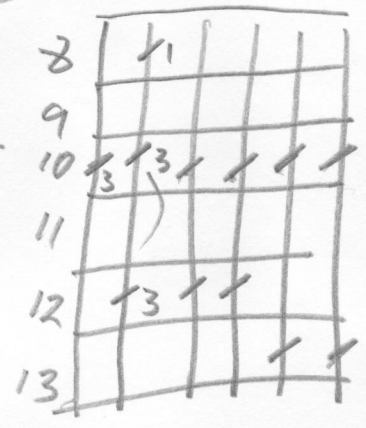

SCALES TO PLAY WITH

LAYLA

FOR MAIN RIFF & CHORUS - IN D MINOR

D MINOR PENTATONIC

OR

EXTENDED FORM

FOR VERSE - IN E

EXTENDED

E MAJOR PENTATONIC

ROOT 6

E MAJOR PENTATONIC

ROOT 5

E MAJOR PENTATONIC